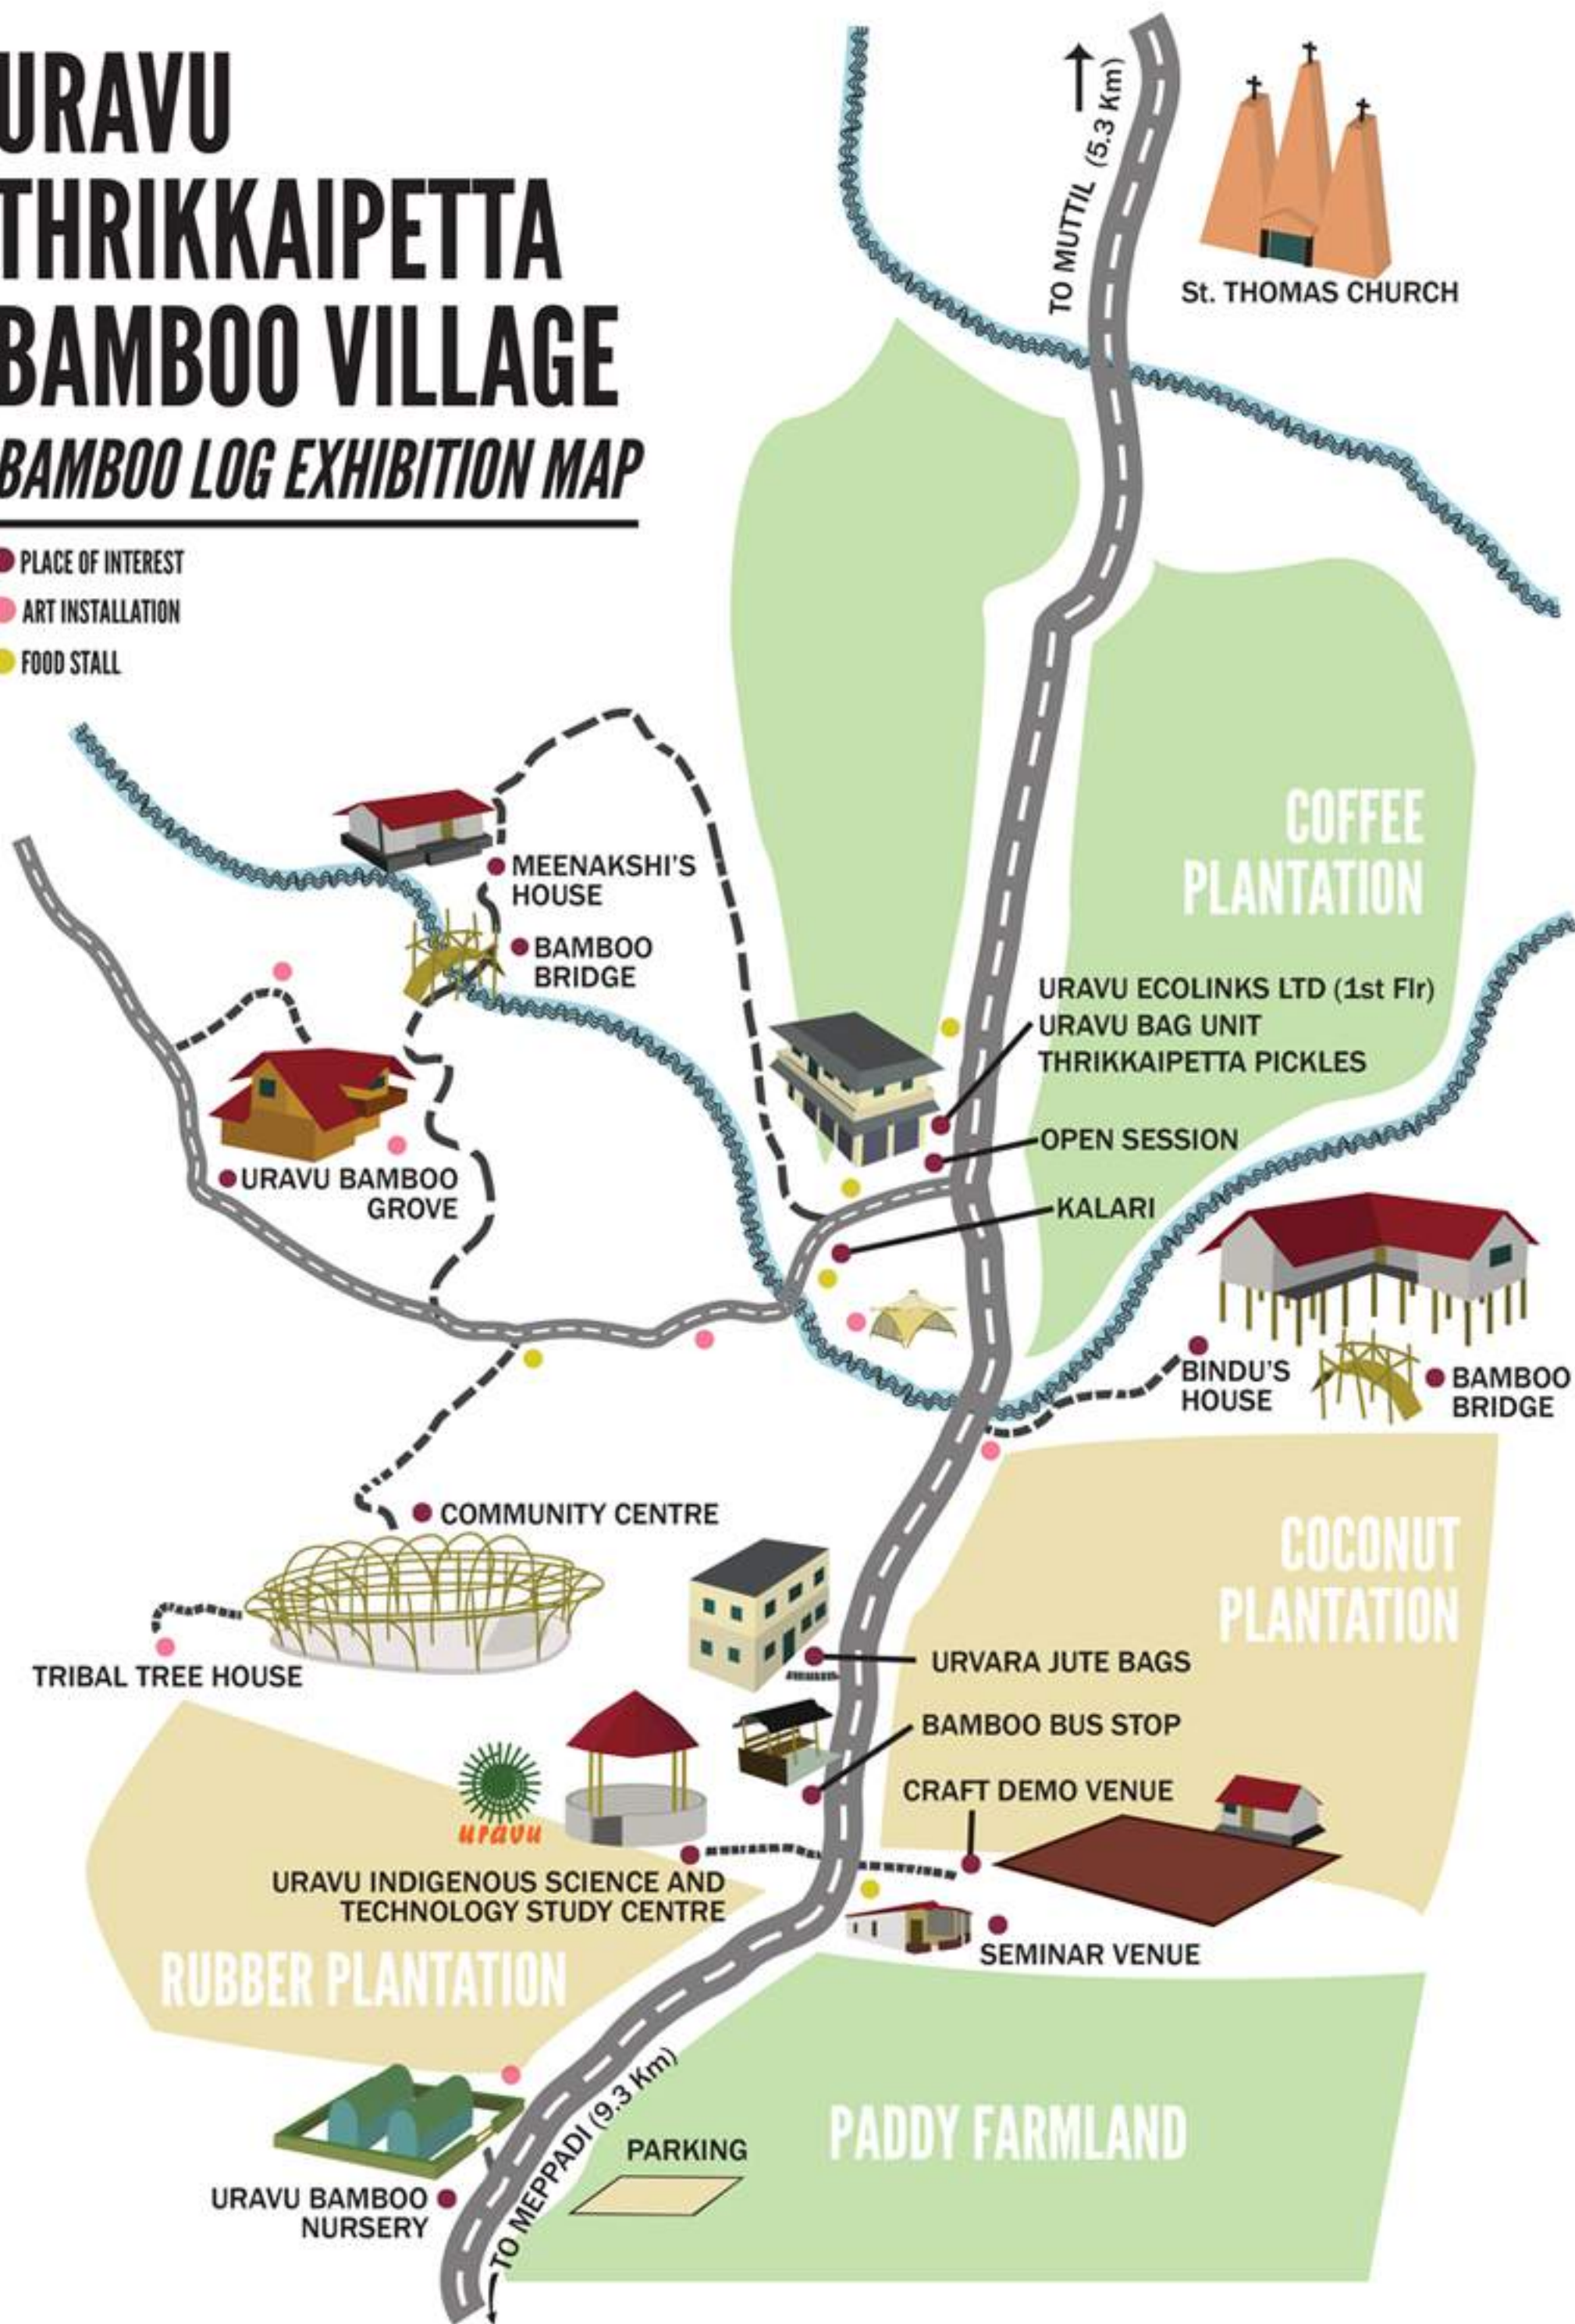

URAVU THRIKKAIPETTA BAMBOO VILLAGE

BAMBOO LOG EXHIBITION MAP

- PLACE OF INTEREST
- ART INSTALLATION
- FOOD STALL

VENUES

URAVU INDIGENOUS SCIENCE AND TECHNOLOGY STUDY CENTRE

Uravu shop | Treatment process | Machine shop | Training and internship | Screening of bamboo based films | Bamboo craft stalls

MODEL BAMBOO HOUSES

URAVU BAMBOO GROVE

BINDU'S HOUSE

MEENAKSHI'S HOUSE